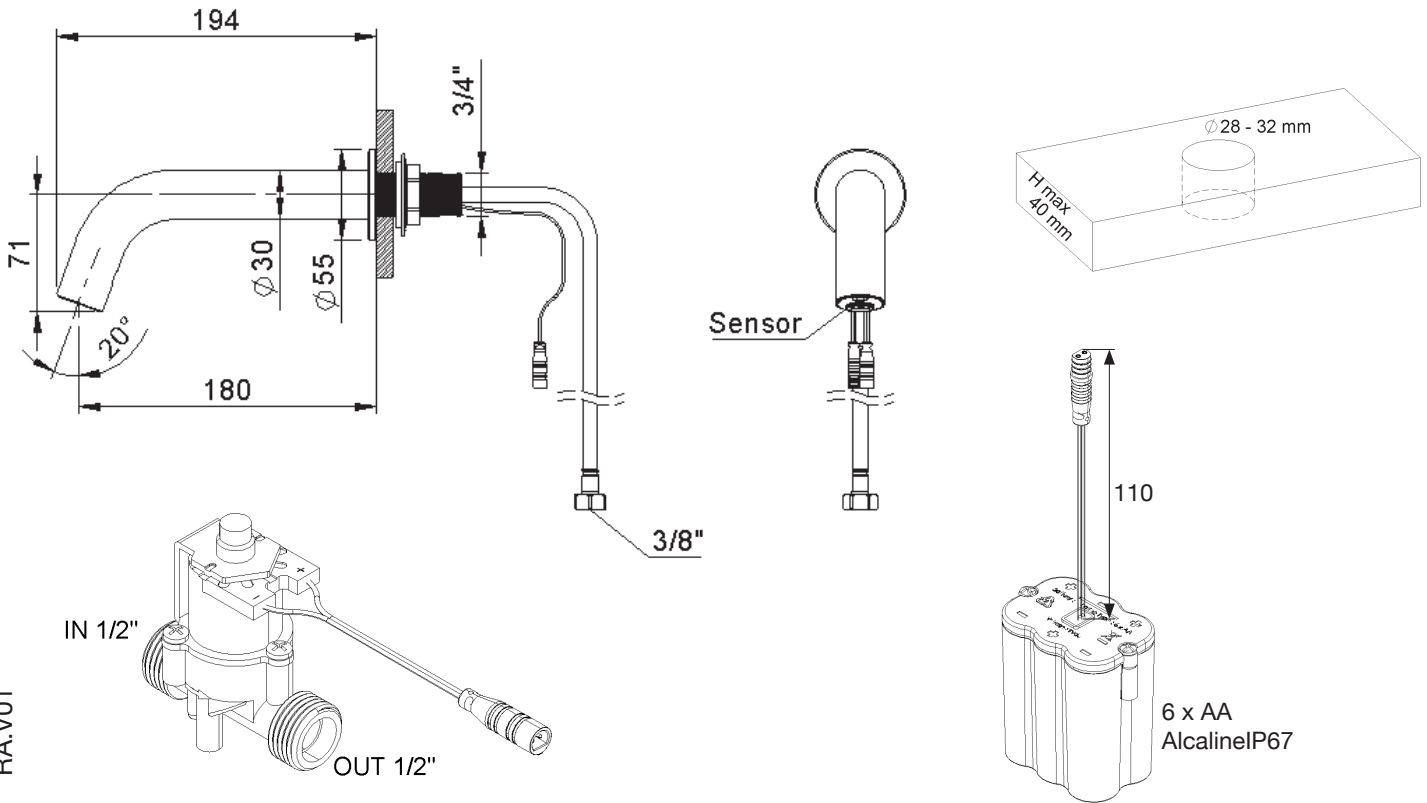

PRODUCT TECHNICAL SHEET

Collection :	e-Motion	Ref. :	5001.09.59
--------------	-----------------	--------	-------------------

Robinet de lave-mains infrarouge avec pile 6V, montage mural sur paroi, froid

Infrarood fonteinkraan op netspanning met batterij 6V, voor holle wandmontage, koud

Infrared washbasin tap mains-powered with battery 6V, hollow wall mounting system, cold

Picture

Product details

Flow at 3 bar :	Restricted 4,5 l/min
Material :	Stainless steel 316
Internal mechanism :	Solenoid valve bi-stable
Power consumption :	2,1W in use Input 6 x AA alcalines (IP67) included
Unit :	Adjustable infrared detector
Security :	Low voltage. Automatic closing in case of power failure.

Technical drawing

RA-V01